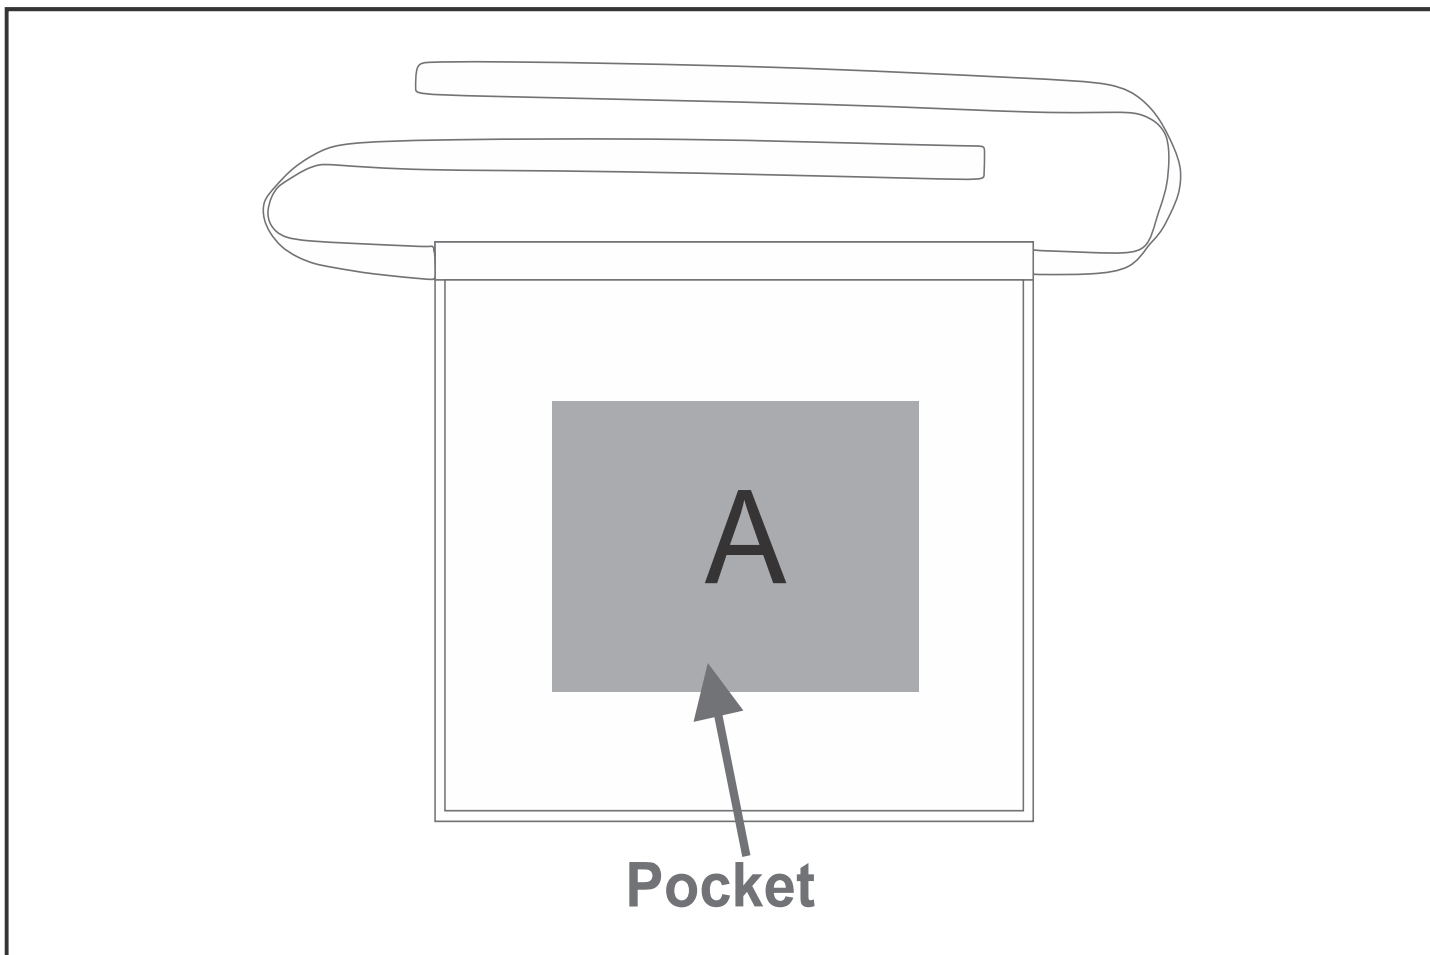

HC-HP-4-G

Hoppla Waiters Half Apron

Need to know:

Includes 1-Position Sublimation (setup fees apply)

- Please Note: We cannot guarantee 100% logo Alignment on all Brandable Panels.

Branding Options:

Position	Branding Method (Branding Code)	No. of Colours	Dimension
A	Custom Sublimation A (CPSUB-A)	Full Colour	322mm wide x 244mm high